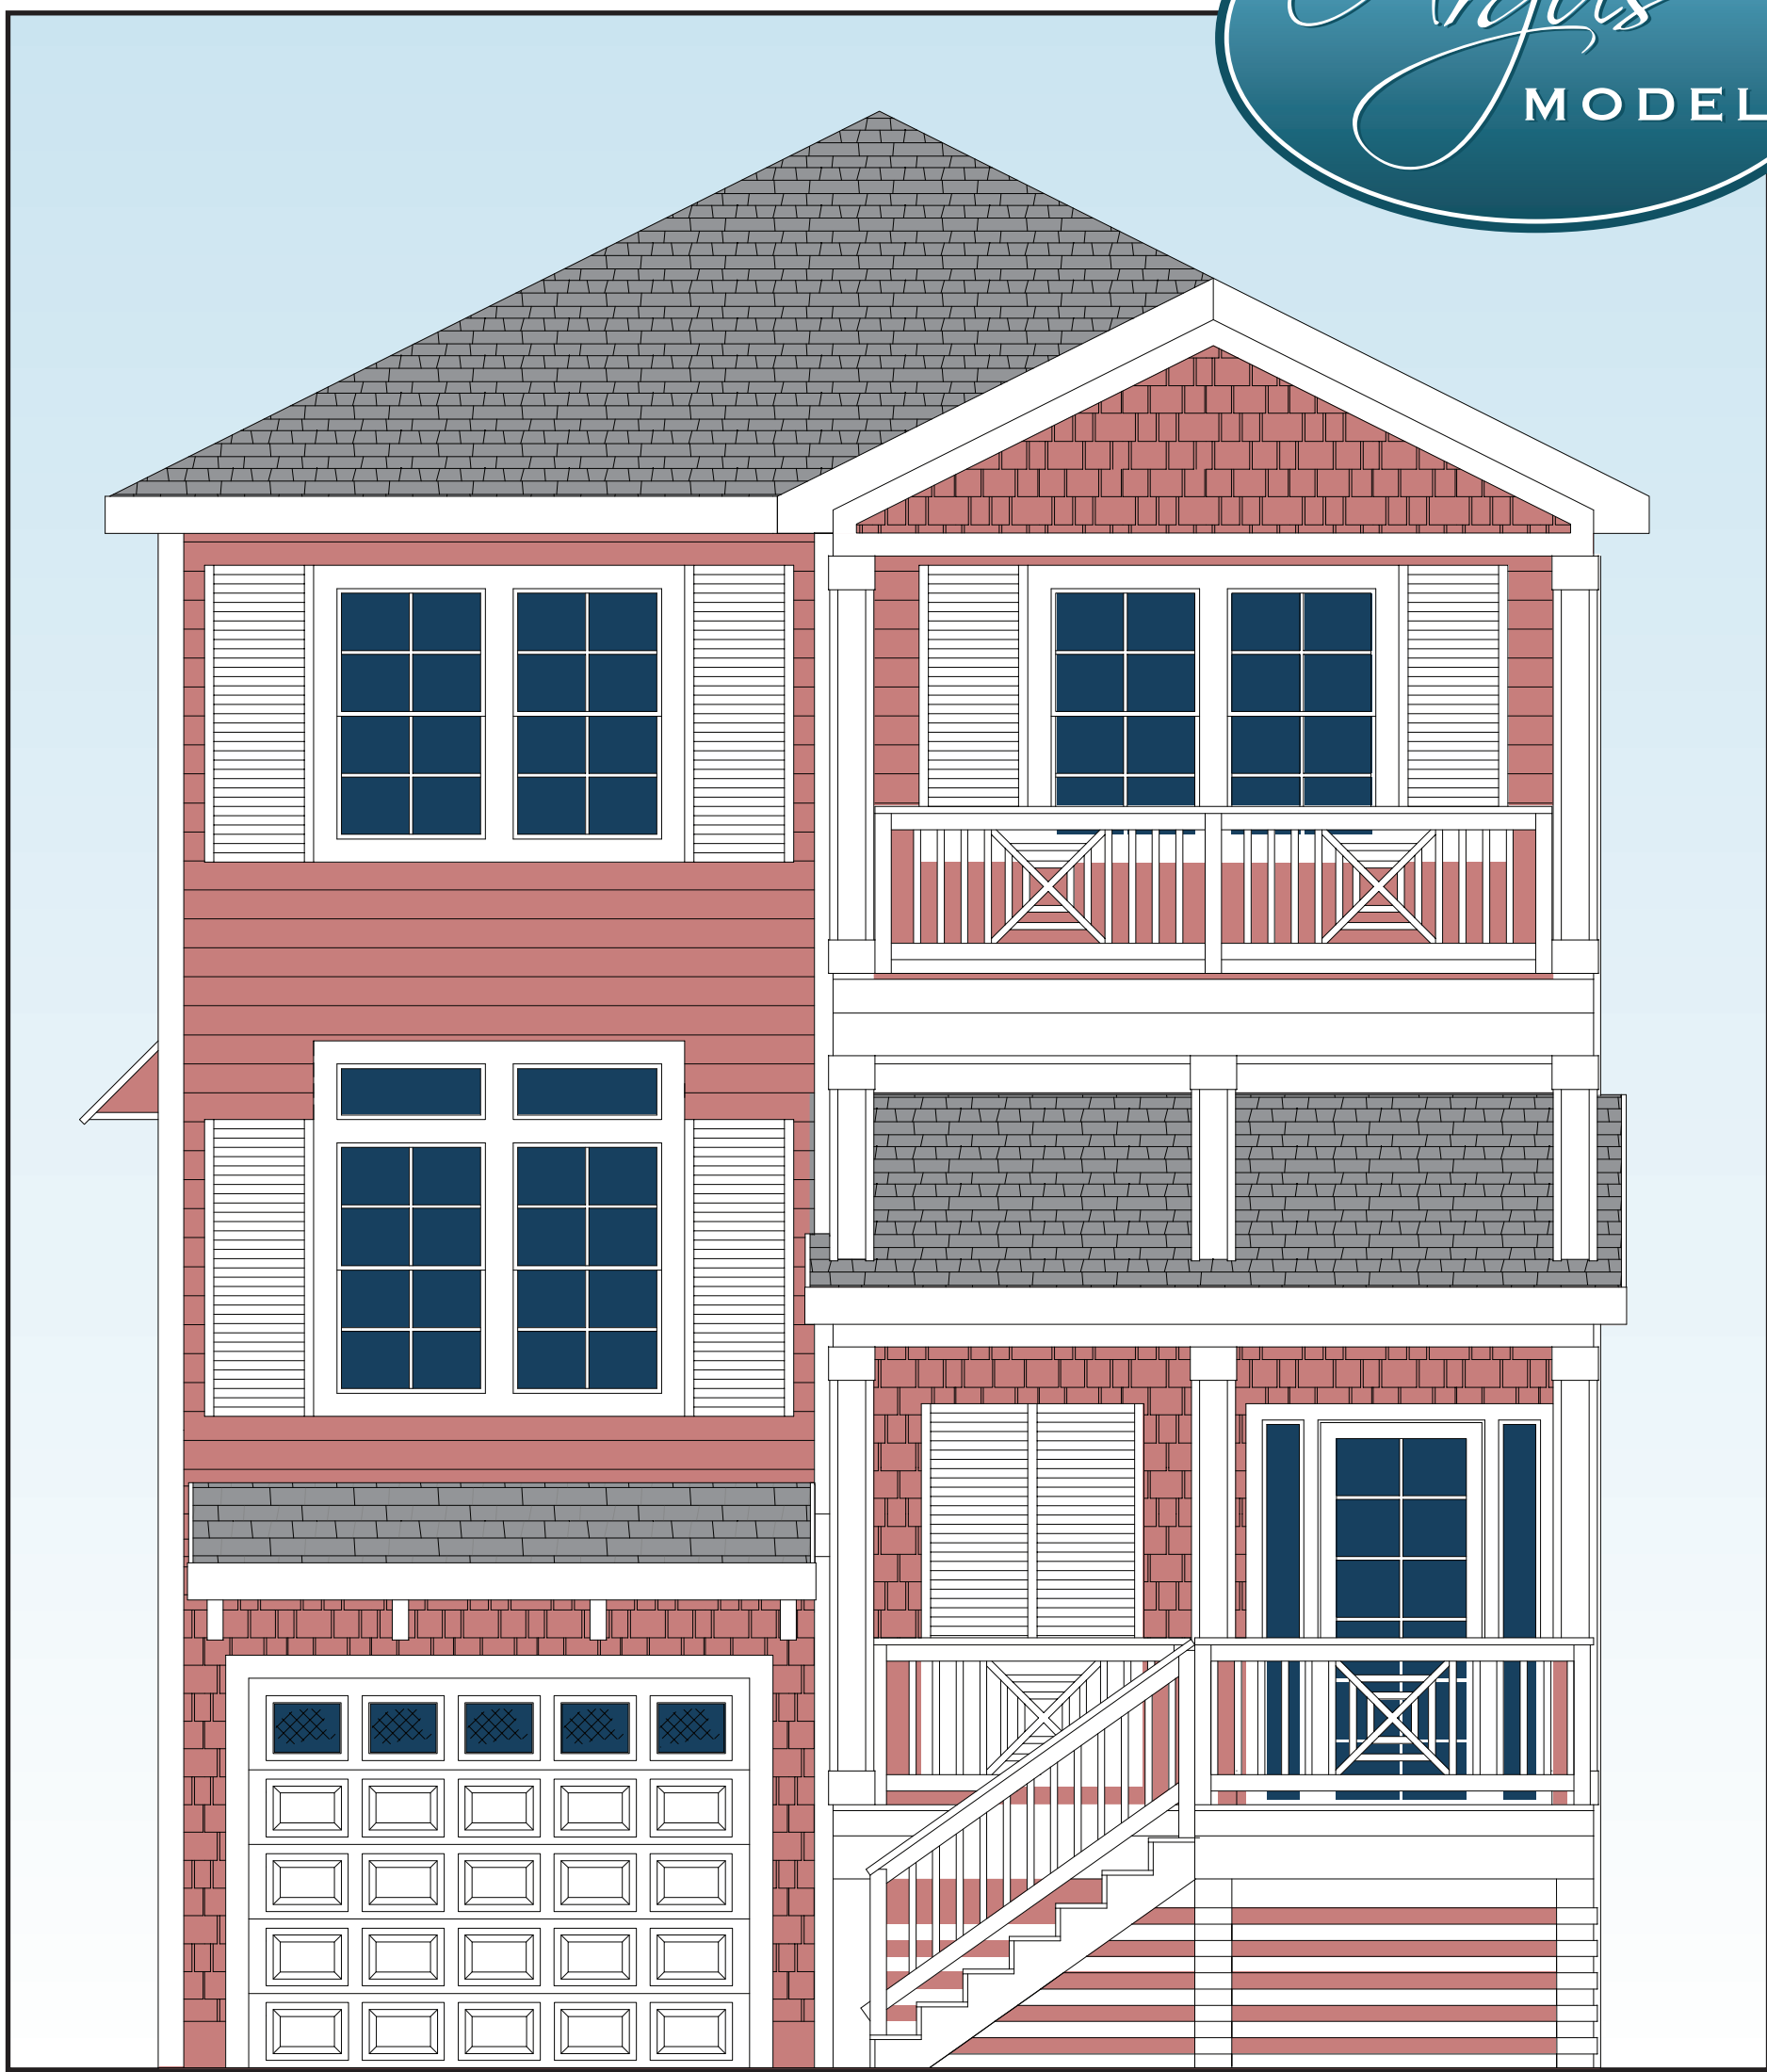

Devonshire
P L A C E
 OUTER BANKS • KILL DEVIL HILLS, NC

THE
Argus
 MODEL

	HEATED SPACE	DECK	PORCH	GARAGE
GROUND FLOOR	377 S.F.	108 S.F.		294 S.F.
FIRST FLOOR	671 S.F.	98 S.F.		
SECOND FLOOR	578 S.F.		164 S.F.	
TOTAL	1,626 S.F.	206 S.F.	164 S.F.	294 S.F.